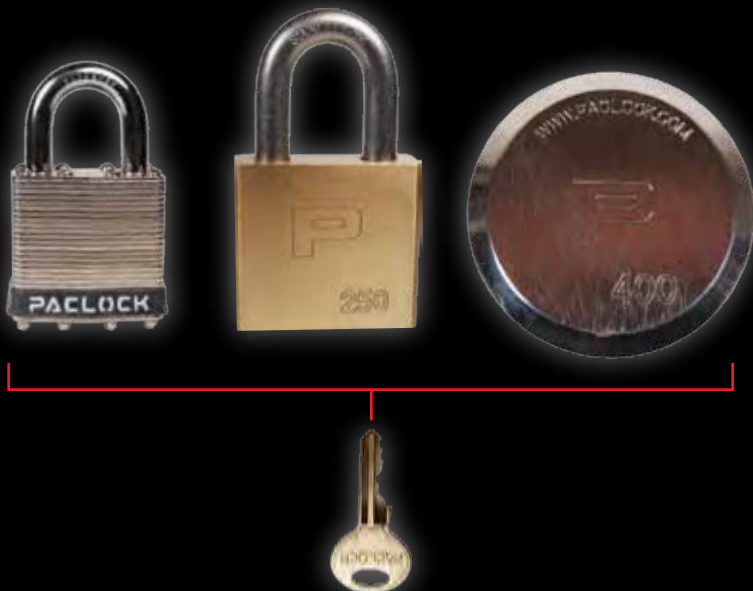

UNIVERSAL CYLINDER SYSTEM

Application:

Be able to use your key in any PACLOCK; Solid Body or Laminated. The Universal Cylinder System (UCS) gives the user the ultimate ability to customize your security solution. For lower security areas, go with a laminated PACLOCK. For higher security needs, go with a solid body PACLOCK. With UCS you can use the same key to open either lock!

This innovative cylinder system lets you key into any of our PACLOCK's. You can key them alike (KA), Master Key (MK), or even Grand Master Key (GMK).

Use the same key for all styles of PACLOCKS!

With UCS, you can Grand-Master Key your laminated padlocks into the same system as your hockey-pucks!

Upgrade to a restricted keyway and you can be sure that you control key duplication.

Cylinders with the "U" stamping comply with the "UCS" specifications